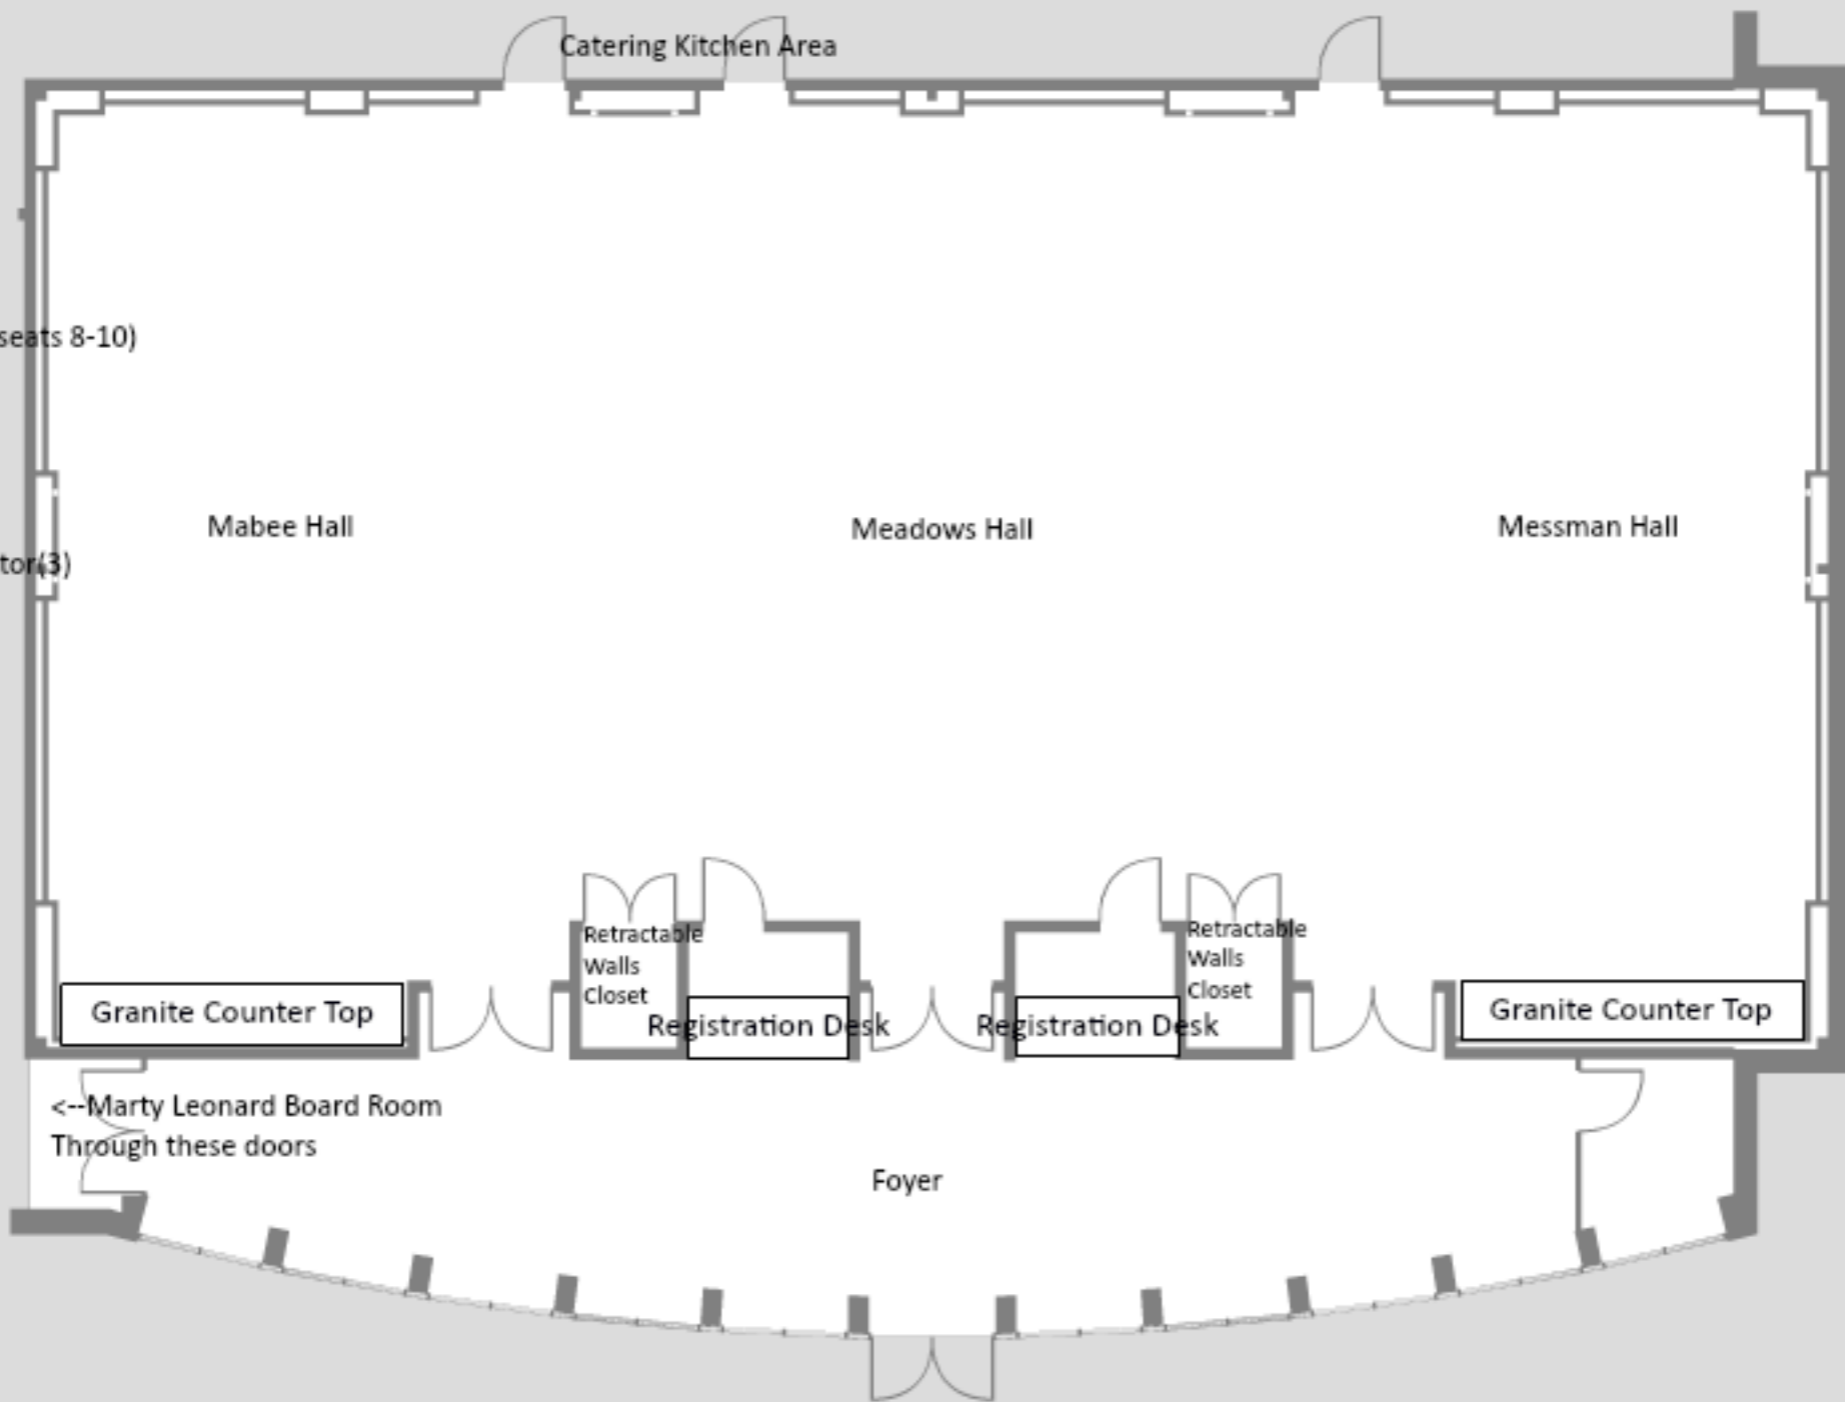

Catering Kitchen Area

- Equipment:
- 22 Round 62" Tables(seats 8-10)
 - 200 Chairs
 - 78 Rectangle Tables
 - Podium
 - 3 Handheld Mics
 - 3 Lapel Mics
 - HDMI Cord for Projector(3)

Mabee Hall

Meadows Hall

Messman Hall

- Room Set Up:
- # of chairs required:
 - # of Rec. Tables:
 - # of Round Tables:
 - Podium?
 - # of Mics required:
 - # of HDMI cords:

Granite Counter Top

Retractable
Walls
Closet

Registration Desk

Retractable
Walls
Closet

Registration Desk

Granite Counter Top

<--Marty Leonard Board Room
Through these doors

Foyer

Accommodates 140 guests

Podium?
2' x 1'